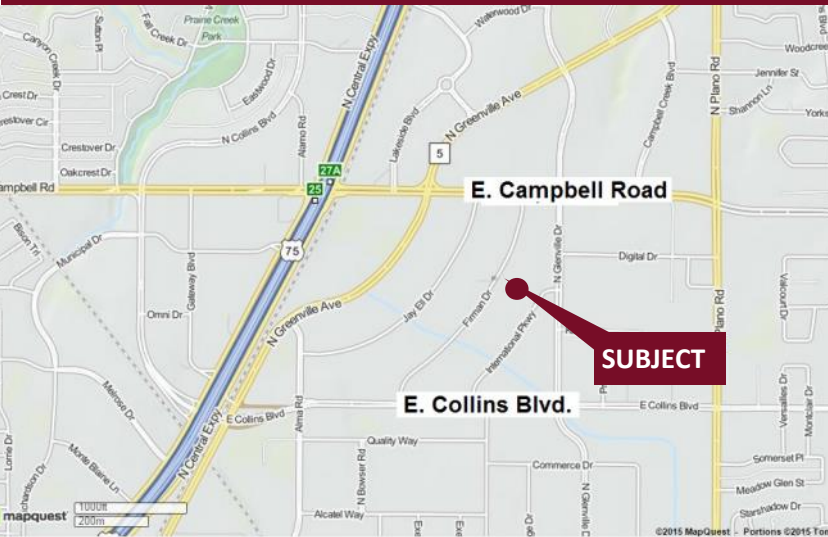

Renaissance Tech - 1751-1771 International Parkway

Richardson, Texas 75081

www.momentumreal.com

Available for Lease

±81,519 SF OFFICE/WAREHOUSE/SHOWROOM

Building Features:

- Location for individual corporate signage
- Distinctive landscaping and exterior lighting
- 14' Clear Height
- 347 Concrete Parking Spaces
- Rear Grade Level Double Personnel or Roll Up Doors

Site Map