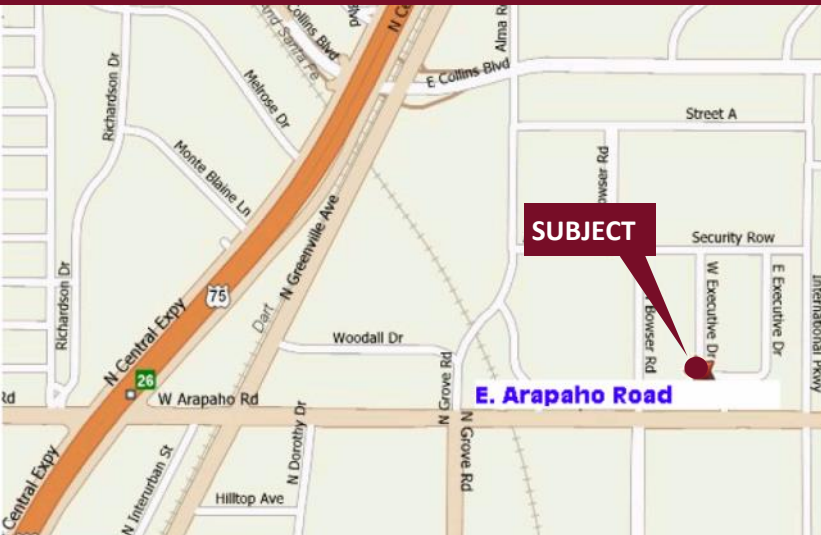

Executive Service Center - 1161 Executive Drive West

Richardson, Texas 75081

www.momentumreal.com

Available for Lease

±15,525 SF OFFICE/TECH CENTER

Building Features:

- Free Standing Building
- 100% Air-Conditioned
- 54 Concrete Parking Spaces
- Clear Height 14'
- Flag Pole Ideal to Display Corporate Image
- Rear Loading with Grade-Level Roll Up Doors