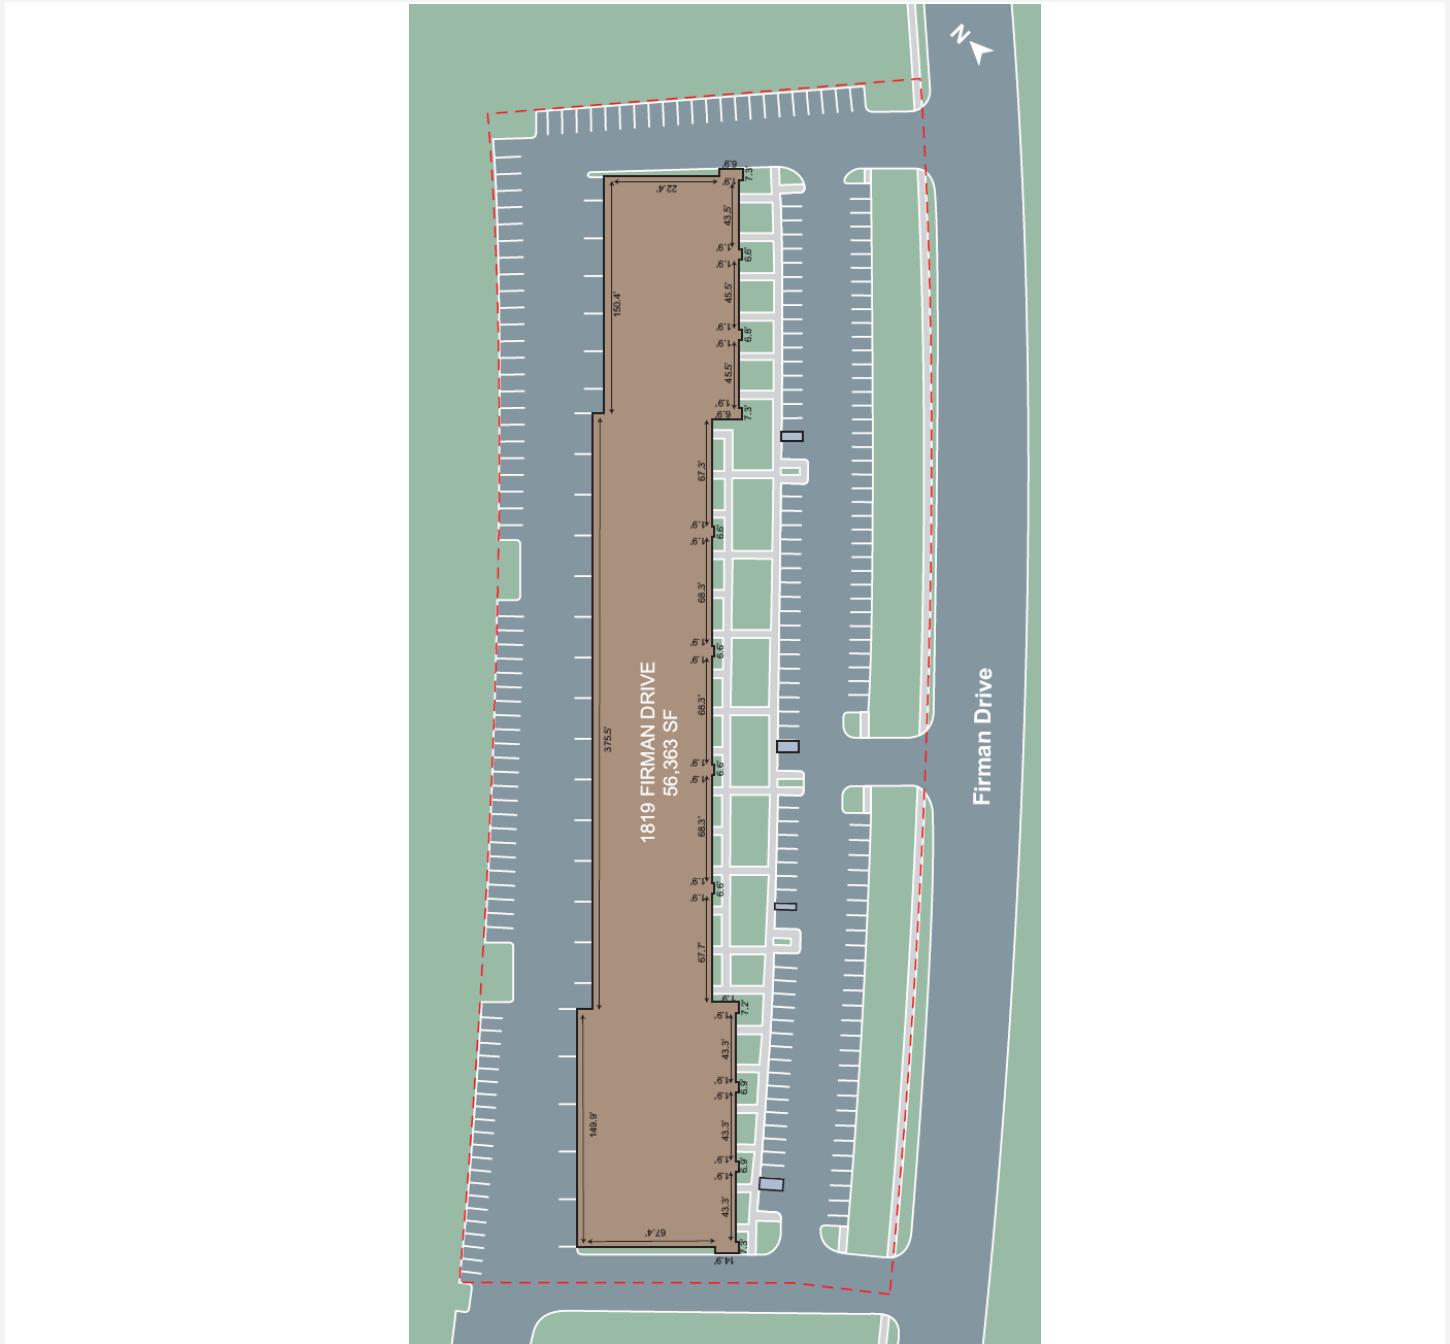

Parkview Center - 1819 Firman Drive

Richardson, Texas 75081

www.momentumreal.com

Site Map

16610 Dallas Parkway, Suite 2300

Dallas, Texas 75248

Office 972.707.9150

leasing@momentumreal.com