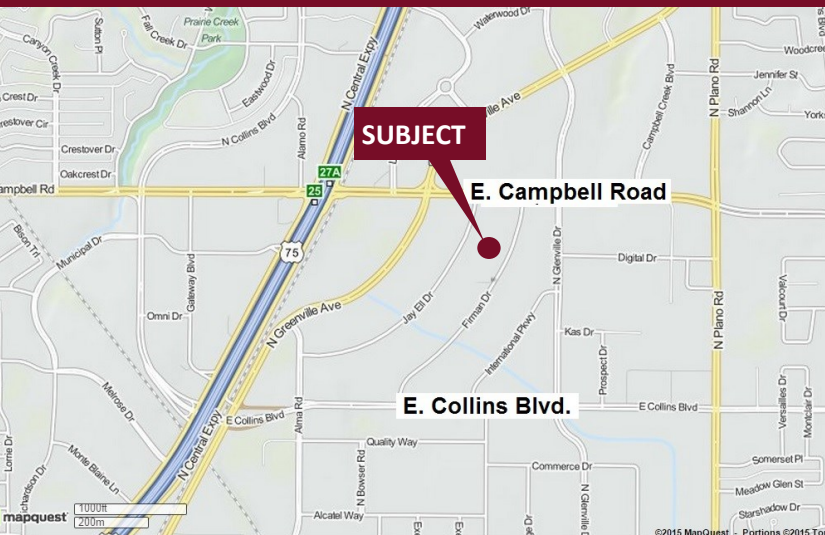

Parkview Center - 1819 Firman Drive

Richardson, Texas 75081

www.momentumreal.com

Available for Lease

±56,363 SF OFFICE/SHOWROOM/WAREHOUSE

Building Features:

- Contemporary Design
- Distinctive Landscaping
- Brick Exterior with Full Glass Recessed Entries
- 254 Concrete Parking Spaces
- Clear Height 14'
- Rear Loading with Grade Level Roll Up Doors