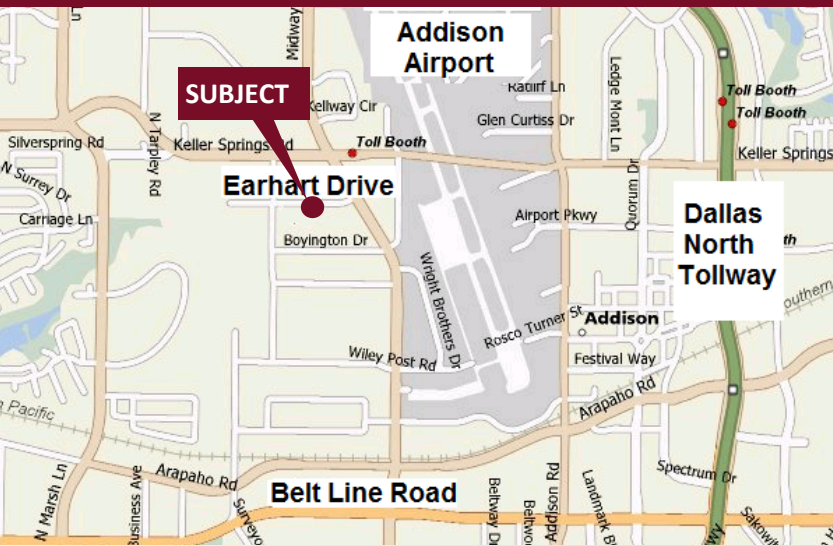

Midway Green - 3330 Earhart Drive

Carrollton, Texas 75006

www.momentumreal.com

Available for Lease

±64,911 SF OFFICE/SHOWROOM

Building Features:

- High-End Office-Showroom
- 100% AC
- Near Addison Airport
- 196 Concrete Parking Spaces
- Clear Height 14'
- Rear Loading with Grade Level and/or Dock High, Double Personnel, or Roll Up Doors