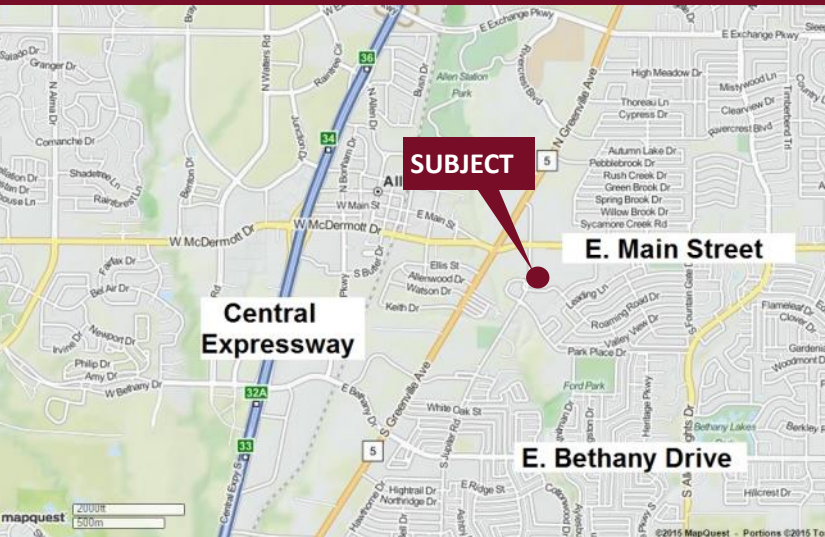

Jupiter Office Park - 303 - 313 S. Jupiter Road

Allen, Texas 75002

www.momentumreal.com

Available for Lease

±36,291 SF OFFICE/SHOWROOM

Building Features:

- Six, two-story garden office buildings ranging from 4,000 - 8,000 S.F.
- Executive Suites available from 100 - 1,000 S.F.
- Professionally managed
- Abundant window space
- Lush landscaping
- Well located just east of Central Expressway and Main Street in Allen
- 120 Concrete Parking Spaces